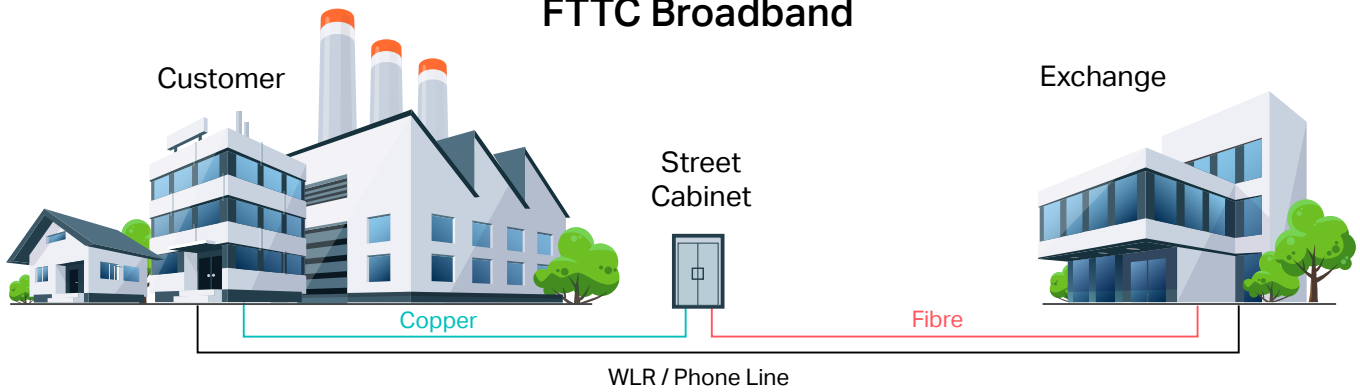

FTTC Broadband