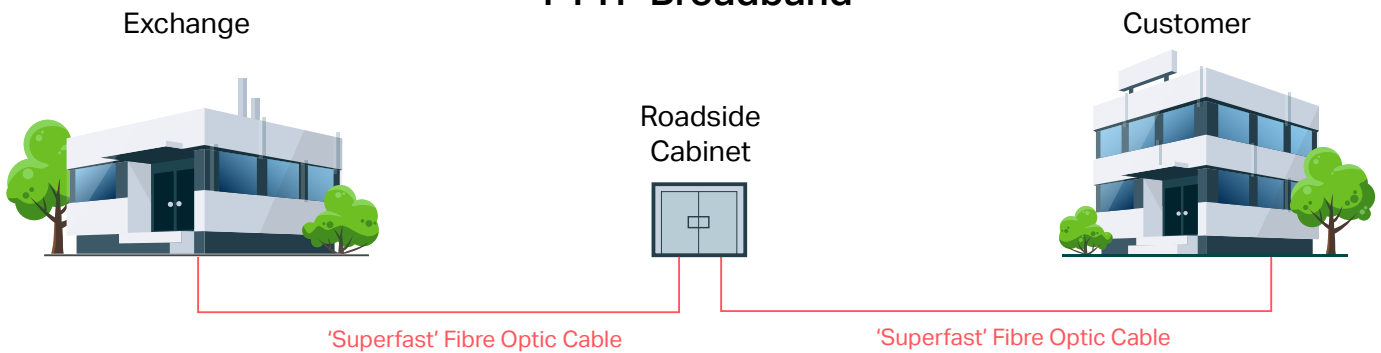

FTTP Broadband

Benefits of FTTP

More speed

Faster speed and reliability in transmitting signals along the fibre cables means that uploading and downloading speeds are faster than ever before, and high-quality media can be streamed with ease. Cloud-based apps like Horizon Contact and Microsoft Teams Direct Routing run without a hitch, even with plenty of users. Everyone can work at full tilt without worrying about the internet slowing down. Reduced latency and jitter make video calls so sharp you'll feel like you're in the room.

Increased reliability

FTTP lines are very reliable, as they are immune to interference and do not suffer the signal attenuation experienced by copper lines carrying traditional broadband services to the premises. As a result, ultrafast FTTP broadband services deliver significantly higher speeds and are more reliable. And fibre optic cables are generally more durable than copper, since the materials they are made from

are less susceptible to water damage, and they also last a lot longer: fibre optic cables can run for around 40 years without needing to be serviced.

Future-proof

FTTP represents part of the 'next generation' of broadband, offering speeds that will seriously increase your capabilities, productivity, and output, and removing any reliance on copper-based PSTN which will be switched off in 2025.

Business essential

FTTP enables companies to benefit from efficiency improvements and cost savings, through improved online marketing, ordering, and invoicing, enhanced video conferencing and VoIP services and improved access to cloud-based services. In businesses where multiple employees share a single broadband connection, ultrafast FTTP broadband ensures productivity is not affected at peak usage times.

If you would like to talk to us about FTTP, contact us today.

+44 (0) 208 634 5060

enquiries@jellycoms.co.uk

www.jellycoms.co.uk

Unit C Longmead Business Centre, Epsom, Surrey,
KT19 9QQ